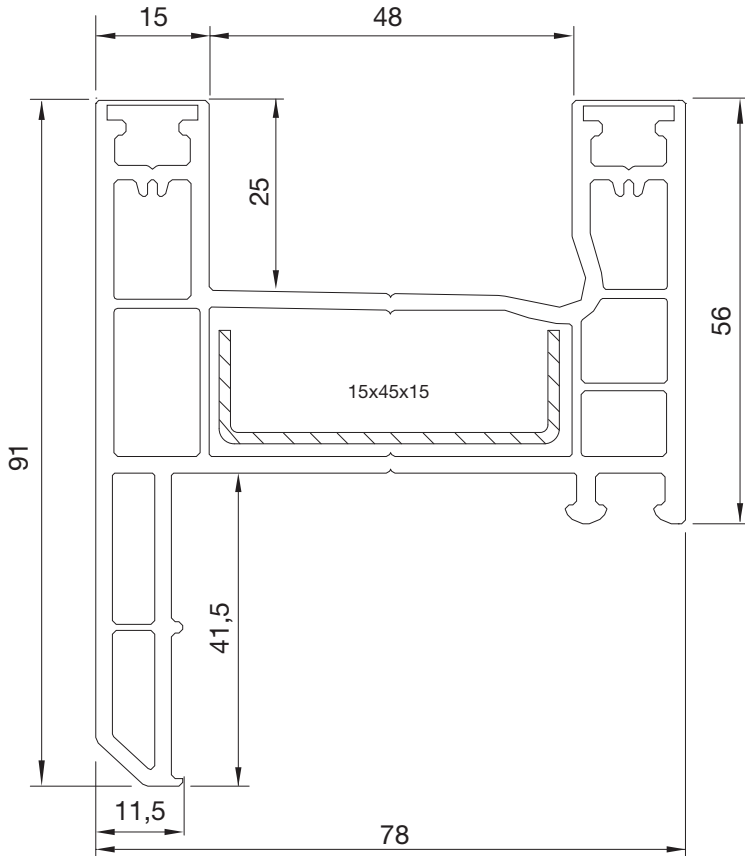

PSY4665BY.0002
FIX KASA PROFİLİ
FIX FRAME PROFILE

PSY0865BY.0001
PERVAZLI KASA PROFİLİ
CASING FRAME PROFILE