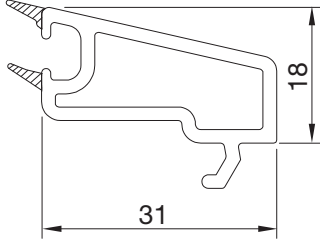

Profile width	: 78 mm
Number of chambers	: 3 chamber
Number of gaskets	: 2 (frame and sash)
Color of gasket	: Grey/black
Glazing bead	: Single nail, TPE gasket
Glass thickness	: Single glass 4/5 mm, double glass 20/24 mm

Destek sacı ölçüleri için lütfen iletişime geçin.
Please contact us for support sheet dimensions.

PFS0360BY.0001
ORTA KAYIT PROFİLİ
MULLION PROFILE

PSY4860BY.0001

SİNEKLİKLİ KANAT PROFİLİ
SASH WITH FLYNET PROFILE

PFS1460BY.0001
TEK CAM ÇİTASI
SINGLE GLAZING BEAD

PVN1960BY.0001
20 MM CAM ÇİTASI
20 MM GLAZING BEAD

PVN2160BY.0001
24 MM CAM ÇİTASI
24 MM GLAZING BEAD

PSY3860BY.0003
KANAT ADAPTÖRÜ
SASH ADAPTER

PSY4960BY.0001
INSERT
INSERT