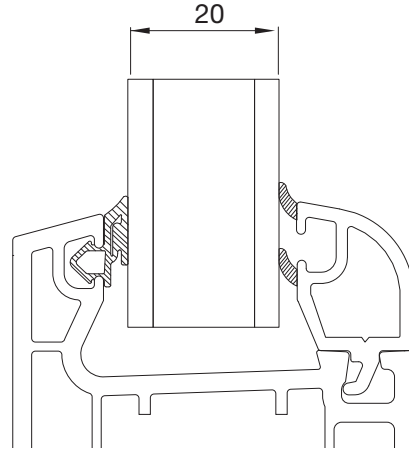

Profile width	: 78 mm
Number of chambers	: 3 chamber
Number of gaskets	: 2 (frame and sash)
Color of gasket	: Grey/black
Glazing bead	: Single nail, TPE gasket
Glass thickness	: Single glass 4/5 mm, double glass 20/24 mm

Destek sacı ölçüleri için lütfen iletişime geçin.
Please contact us for support sheet dimensions.

PFS0360BY.0001
ORTA KAYIT PROFİLİ
MULLION PROFILE

PSY4860BY.0001

SİNEKLİKLİ KANAT PROFİLİ
SASH WITH FLYNET PROFILE

PFS1460BY.0001
TEK CAM ÇİTASI
SINGLE GLAZING BEAD

PVN1960BY.0001
20 MM CAM ÇİTASI
20 MM GLAZING BEAD

PVN2160BY.0001
24 MM CAM ÇİTASI
24 MM GLAZING BEAD

PSY3860BY.0003
KANAT ADAPTÖRÜ
SASH ADAPTER

PSY4960BY.0001
INSERT
INSERT