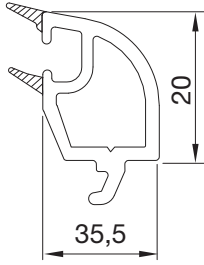

Profile width	: 78 mm
Number of chambers	: 3 chamber
Number of gaskets	: 2 (frame and sash)
Color of gasket	: Grey/black
Glazing bead	: Single nail, TPE gasket
Glass thickness	: Single glass 4/5 mm, double glass 20/24 mm

PSY4665BY.0002
FIX KASA PROFİLİ
FIX FRAME PROFILE

PSY5165BY.0001
DIŞ FIX KASA PROFİLİ
OUTSIDE FIX FRAME PROFILE

PSY4765BY.0001
SİNEKLİK KASA PROFİLİ
FRAME WITH FLYNET PROFILE

PSY0265BY.0001
KANAT PROFİLİ
SASH PROFILE

Destek sacı ölçüleri için lütfen iletişime geçin.
Please contact us for support sheet dimensions.

PFS0360BY.0001
ORTA KAYIT PROFİLİ
MULLION PROFILE

PSY4860BY.0001

SİNEKLİKLİ KANAT PROFİLİ
SASH WITH FLYNET PROFILE

PFS1460BY.0001
TEK CAM ÇİTASI
SINGLE GLAZING BEAD

PVN1960BY.0001
20 MM CAM ÇİTASI
20 MM GLAZING BEAD

PVN2160BY.0001
24 MM CAM ÇİTASI
24 MM GLAZING BEAD

PSY3860BY.0003
KANAT ADAPTÖRÜ
SASH ADAPTER

PSY4960BY.0001
INSERT
INSERT