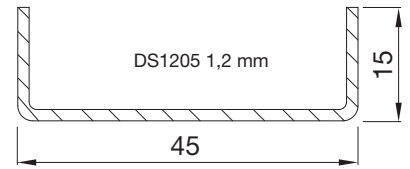

PSY0865BY.0001
PERVAZLI KASA PROFİLİ
CASING FRAME PROFILE