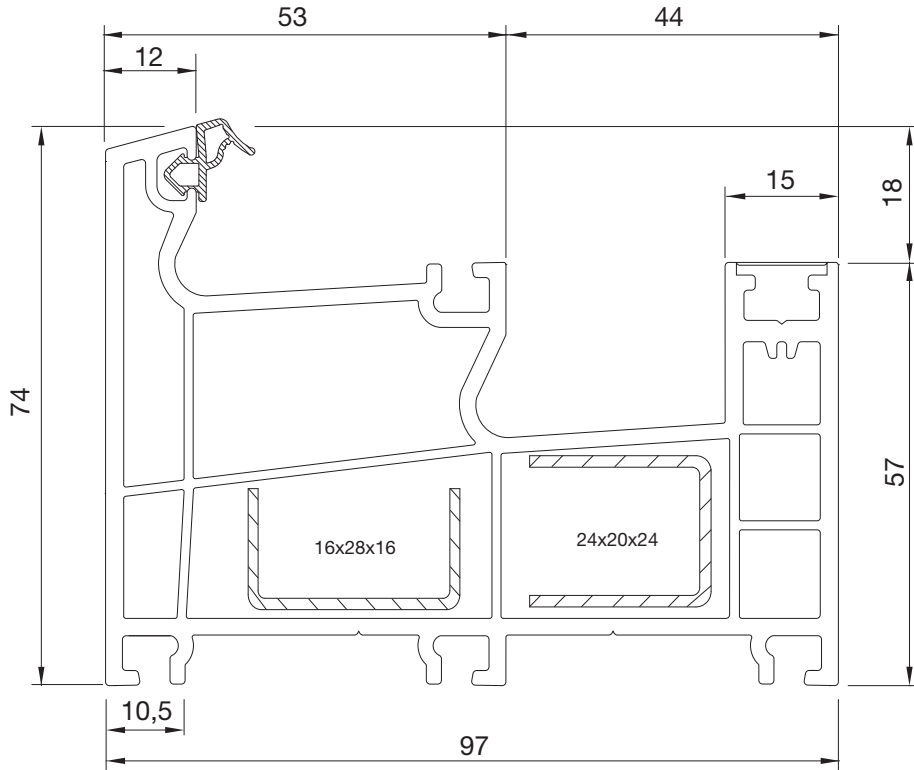

PSY4765BY.0001
SİNEKLİK KASA PROFİLİ
FRAME WITH FLYNET PROFILE

PSY5165BY.0001
DIŞ FIX KASA PROFİLİ
OUTSIDE FIX FRAME PROFILE