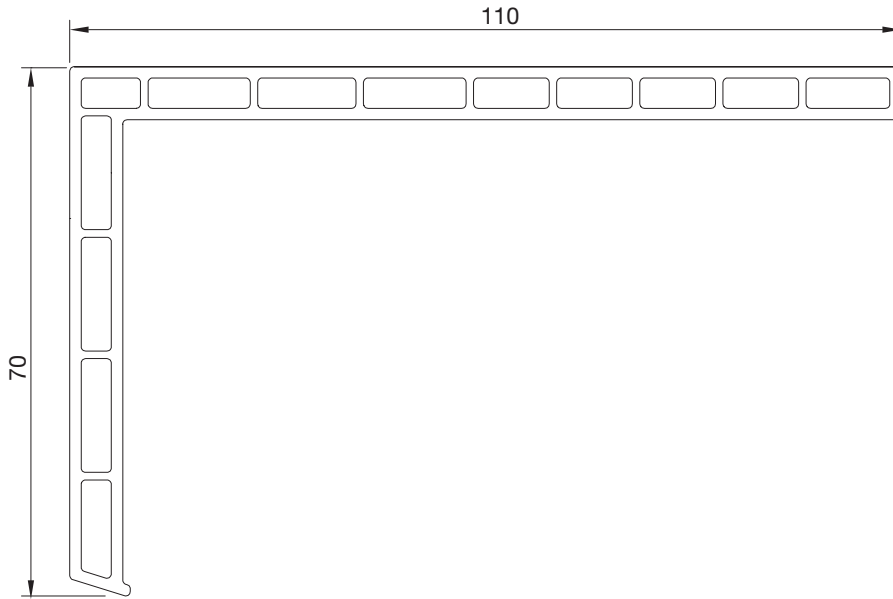

PTS3560BY.0003
PERVAZ PROFİLİ
L TRIM PROFILE

PTS2460BY.0003
İNCE BAĞ PROFİLİ
COUPLING PROFILE

PTS3660BY.0003
DEKORATİF PERVAZ PROFİLİ
DECORATIVE CASING PROFILE