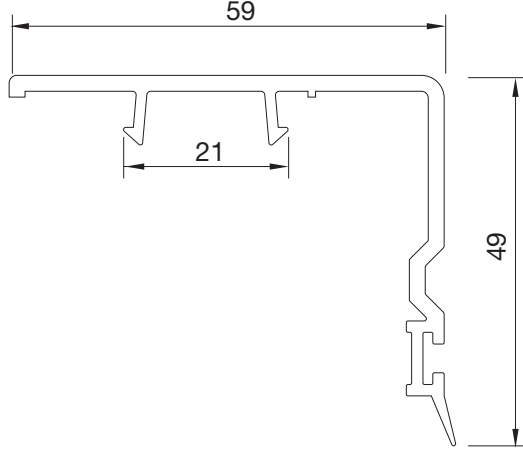

Profile width	: 78 mm
Number of chambers	: 3 chamber
Number of gaskets	: 2 (frame and sash)
Color of gasket	: Grey/black
Glazing bead	: Single nail, TPE gasket
Glass thickness	: Single glass 4/5 mm, double glass 20/24 mm

Destek sacı ölçüleri için lütfen iletişime geçin.
Please contact us for support sheet dimensions.

PFS0360BY.0001
ORTA KAYIT PROFİLİ
MULLION PROFILE

PSY4860BY.0001

SİNEKLİKLİ KANAT PROFİLİ
SASH WITH FLYNET PROFILE

PFS1460BY.0001
TEK CAM ÇİTASI
SINGLE GLAZING BEAD

PVN1960BY.0001
20 MM CAM ÇİTASI
20 MM GLAZING BEAD

PVN2160BY.0001
24 MM CAM ÇİTASI
24 MM GLAZING BEAD

PSY3860BY.0003
KANAT ADAPTÖRÜ
SASH ADAPTER

PSY4960BY.0001
INSERT
INSERT

PTS3560BY.0003
PERVAZ PROFİLİ
L TRIM PROFILE

PTS2460BY.0003
İNCE BAĞ PROFİLİ
COUPLING PROFILE

PTS3660BY.0003
DEKORATİF PERVAZ PROFİLİ
DECORATIVE CASING PROFILE