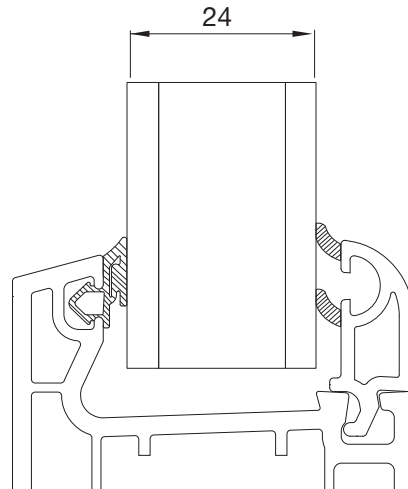

Profile width	: 78 mm
Number of chambers	: 3 chamber
Number of gaskets	: 2 (frame and sash)
Color of gasket	: Grey/black
Glazing bead	: Single nail, TPE gasket
Glass thickness	: Single glass 4/5 mm, double glass 20/24 mm

Destek sacı ölçüleri için lütfen iletişime geçin.
Please contact us for support sheet dimensions.

PFS0360BY.0001
ORTA KAYIT PROFİLİ
MULLION PROFILE

PSY4860BY.0001

SİNEKLİKLİ KANAT PROFİLİ
SASH WITH FLYNET PROFILE

PFS1460BY.0001
TEK CAM ÇİTASI
SINGLE GLAZING BEAD

PVN1960BY.0001
20 MM CAM ÇİTASI
20 MM GLAZING BEAD

PVN2160BY.0001
24 MM CAM ÇİTASI
24 MM GLAZING BEAD

PSY3860BY.0003
KANAT ADAPTÖRÜ
SASH ADAPTER

PSY4960BY.0001
INSERT
INSERT