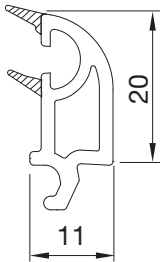

Profile width	: 78 mm
Number of chambers	: 3 chamber
Number of gaskets	: 2 (frame and sash)
Color of gasket	: Grey/black
Glazing bead	: Single nail, TPE gasket
Glass thickness	: Single glass 4/5 mm, double glass 20/24 mm

PSY4665BY.0002
FIX KASA PROFİLİ
FIX FRAME PROFILE

PSY5165BY.0001
DIŞ FIX KASA PROFİLİ
OUTSIDE FIX FRAME PROFILE

PSY4765BY.0001
SİNEKLİK KASA PROFİLİ
FRAME WITH FLYNET PROFILE

PSY0265BY.0001
KANAT PROFİLİ
SASH PROFILE

Destek sacı ölçüleri için lütfen iletişime geçin.
Please contact us for support sheet dimensions.

PFS0360BY.0001
ORTA KAYIT PROFİLİ
MULLION PROFILE

PSY4860BY.0001

SİNEKLİKLİ KANAT PROFİLİ
SASH WITH FLYNET PROFILE

PFS1460BY.0001
TEK CAM ÇİTASI
SINGLE GLAZING BEAD

PVN1960BY.0001
20 MM CAM ÇİTASI
20 MM GLAZING BEAD

PVN2160BY.0001
24 MM CAM ÇİTASI
24 MM GLAZING BEAD

PSY3860BY.0003
KANAT ADAPTÖRÜ
SASH ADAPTER

PSY4960BY.0001
INSERT
INSERT