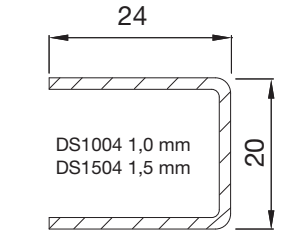

PSY5165BY.0001
DIŞ FIX KASA PROFİLİ
OUTSIDE FIX FRAME PROFILE