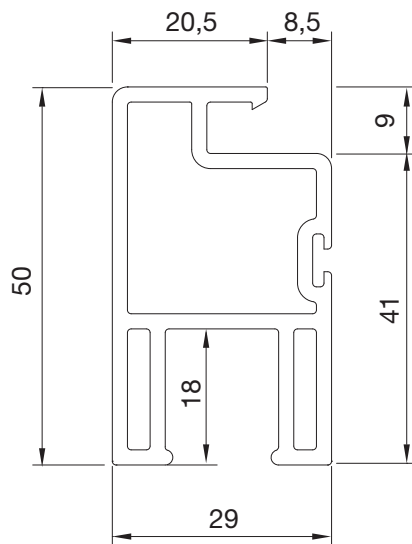

Profile width	: 78 mm
Number of chambers	: 3 chamber
Number of gaskets	: 2 (frame and sash)
Color of gasket	: Grey/black
Glazing bead	: Single nail, TPE gasket
Glass thickness	: Single glass 4/5 mm, double glass 20/24 mm

PSY4665BY.0002
FIX KASA PROFİLİ
FIX FRAME PROFILE

PSY5165BY.0001
DIŞ FIX KASA PROFİLİ
OUTSIDE FIX FRAME PROFILE

PSY4765BY.0001
SİNEKLİK KASA PROFİLİ
FRAME WITH FLYNET PROFILE

PSY0265BY.0001
KANAT PROFİLİ
SASH PROFILE

Destek sacı ölçüleri için lütfen iletişime geçin.
Please contact us for support sheet dimensions.

PFS0360BY.0001
ORTA KAYIT PROFİLİ
MULLION PROFILE

PSY4860BY.0001

SİNEKLİKLİ KANAT PROFİLİ
SASH WITH FLYNET PROFILE

PFS1460BY.0001
TEK CAM ÇİTASI
SINGLE GLAZING BEAD

PVN1960BY.0001
20 MM CAM ÇİTASI
20 MM GLAZING BEAD

PVN2160BY.0001
24 MM CAM ÇİTASI
24 MM GLAZING BEAD

PSY3860BY.0003
KANAT ADAPTÖRÜ
SASH ADAPTER

PSY4960BY.0001
INSERT
INSERT