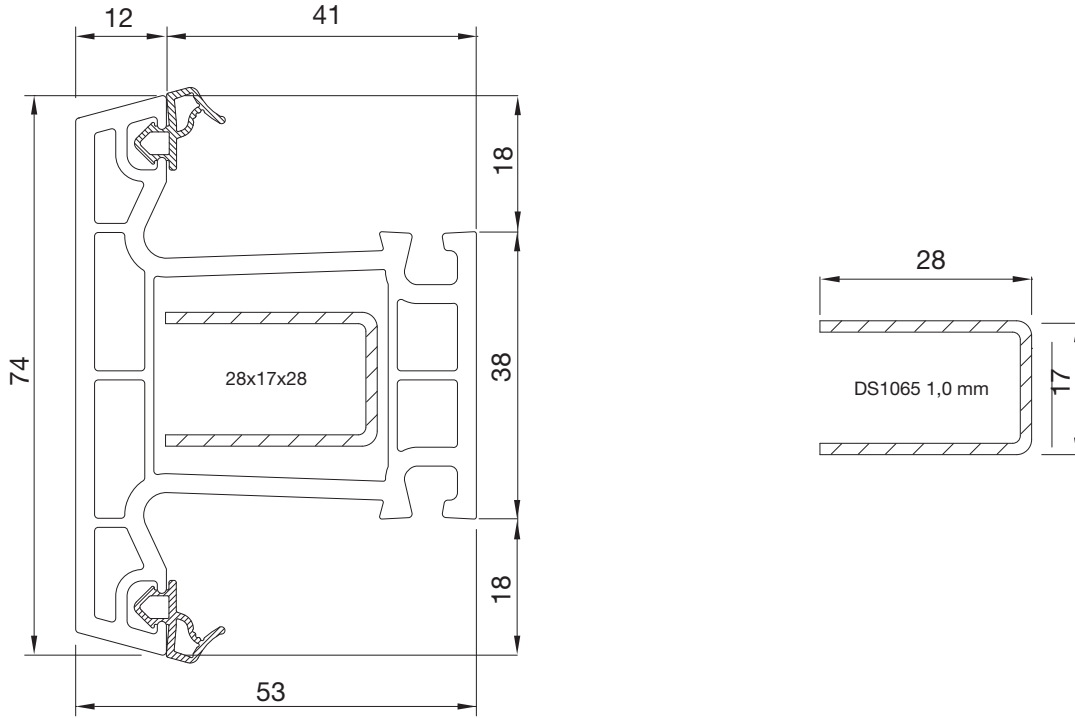

Profile width	: 78 mm
Number of chambers	: 3 chamber
Number of gaskets	: 2 (frame and sash)
Color of gasket	: Grey/black
Glazing bead	: Single nail, TPE gasket
Glass thickness	: Single glass 4/5 mm, double glass 20/24 mm

Destek sacı ölçüleri için lütfen iletişime geçin.
Please contact us for support sheet dimensions.

PFS0360BY.0001
ORTA KAYIT PROFİLİ
MULLION PROFILE

PSY4860BY.0001

SİNEKLİKLİ KANAT PROFİLİ
SASH WITH FLYNET PROFILE