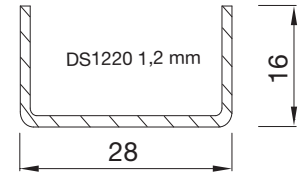

PSY5165BY.0001
DIŞ FIX KASA PROFİLİ
OUTSIDE FIX FRAME PROFILE