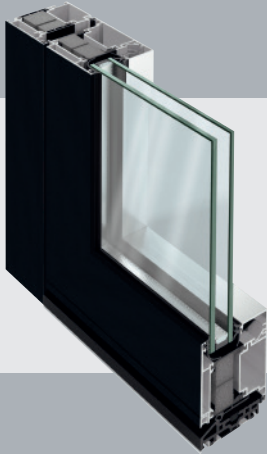

## PREMIER 75

- 75 mm thermal barrier SCHÜCO aluminum profile
- 60 mm aluminum panel with sit flush on the external and internal sash surface
- 60 mm highly thermally insulating filling
- Triple or double laminated safety glazing
- 3-point lock system with 2 hooks (GU or Winkhaus)
- 3x 3D SCHÜCO hinges
- 2x hinge side security devices RC2 optional
- Stainless steel push handle 800 mm on the outside, aluminium inside SCHÜCO handle
- SCHÜCO Cylinder with 3 keys
- Thermally separated aluminium threshold with covered water drainage
- Striking plate suitable for retrofitting an electric opener