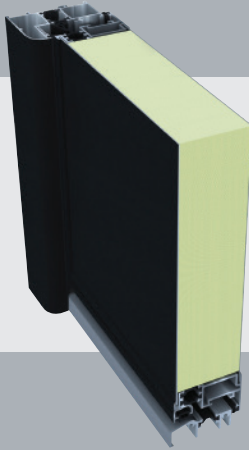

SUPERIOR 72

- 72 mm thermal barrier aluminum profile
- 60 mm aluminum panel with sit flush on the external and internal sash surface
- 60 mm highly thermally insulating filling
- Triple laminated safety glazing
- 3-point lock system with 2 hooks (GU or Winkhaus)
- 3x 3D hinges
- 3x hinge side security devices
- Stainless steel push handle 800 mm on the outside, aluminium inside handle
- Cylinder with 5 keys
- Thermally separated aluminium threshold with covered water drainage
- Striking plate suitable for retrofitting an electric opener

+A

U_g-Value
up to
1,3
W/(m²·K)