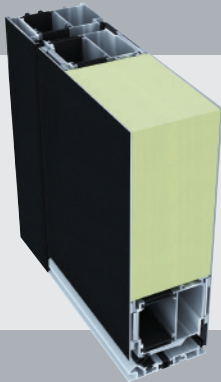

EXKLUSIV 77

- 77 mm thermal barrier aluminum profile
- 77 mm aluminum panel with sit flush on the external and internal sash surface
- 77 mm highly thermally insulating filling
- Quadruple laminated safety glazing
- 3-point lock system with 2 hooks (GU or Winkhaus)
- 2x REYNAERS roller hinges
- 3x hinge side security devices
- Stainless steel push handle 800 mm on the outside, aluminium inside handle
- Cylinder with 5 keys
- Thermally separated aluminium threshold
- Striking plate suitable for retrofitting an electric opener

R REYNAERS
aluminium

++A

U_g-Value
up to
0,95
W/(m²·K)