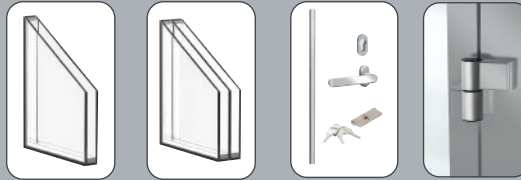

## PREMIER 75

- 75 mm thermal barrier SCHÜCO aluminum profile
- 60 mm aluminum panel with sit flush on the external and internal sash surface
- 60 mm highly thermally insulating filling
- Triple or double laminated safety glazing
- 3-point lock system with 2 hooks (GU or Winkhaus)
- 3x 3D SCHÜCO hinges
- 2x hinge side security devices RC2 optional
- Stainless steel push handle 800 mm on the outside, aluminium inside SCHÜCO handle
- SCHÜCO Cylinder with 3 keys
- Thermally separated aluminium threshold with covered water drainage
- Striking plate suitable for retrofitting an electric opener