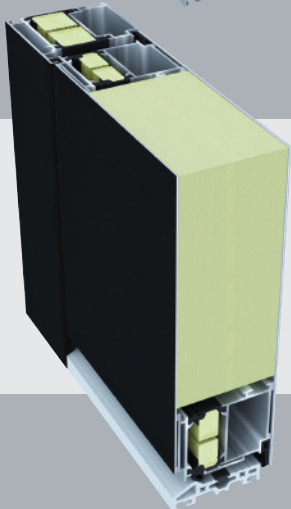

PREMIER 75

- 75 mm thermal barrier SCHÜCO aluminum profile
- 75 mm in the thickness door sash with sit flush on the external sash surface
- Quadruple laminated safety glazing
- SCHÜCO 3-point lock system with 2 hooks
- SCHÜCO 3x 3D hinges
- 2x hinge side security devices RC2
- Stainless steel push handle 800 mm on the outside, SCHÜCO internal handle on the inside
- SCHÜCO cylinder with 3 keys
- Thermally separated threshold with covered water drainage
- Striking plate suitable for retrofitting an electric opener

Upgrade
SCHÜCO
Barrel Hinges

SCHÜCO

+A

U_p-Value
up to
0,95
W/(m²·K)