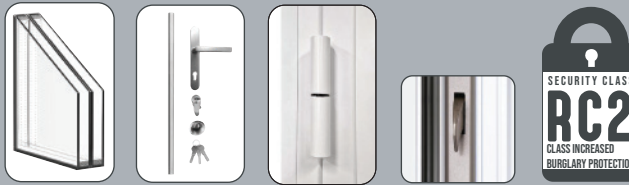

SUPERIOR 72

- 72 mm thermal barrier aluminum profile
- 60 mm aluminum panel with sit flush on the external and internal sash surface
- 60 mm highly thermally insulating filling
- Triple laminated safety glazing
- 3-point lock system with 2 hooks (GU or Winkhaus)
- 3x 3D hinges
- 3x hinge side security devices
- Stainless steel push handle 800 mm on the outside, aluminium inside handle
- Cylinder with 5 keys
- Thermally separated aluminium threshold with covered water drainage
- Striking plate suitable for retrofitting an electric opener

+A

U_g-Value
up to
1,3
W/(m²·K)