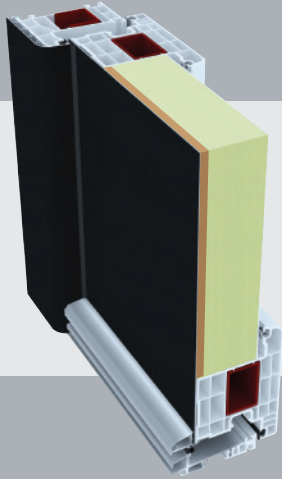

## DIAMOND 90

- 90 mm thermal barrier SCHÜCO aluminum profile
- 90 mm in the thickness door sash with sit flush on the external sash surface
- 90mm highly thermally insulating filling
- Quadruple laminated safety glazing
- SCHÜCO 3-point lock system with 2 hooks
- SCHÜCO 3 x roller hinges
- 2x hinge side security devices with RC2
- Stainless steel push handle 800 mm on the outside, SCHÜCO internal handle on the inside
- SCHÜCO cylinder with 3 keys
- Thermally separated threshold with covered water drainage
- Striking plate suitable for retrofitting an electric opener

## SMART+78

- 78 mm PVC Profile, with alu clip system
- 75 mm outside aluminum covering with sit flush on the external sash surface / inside pvc panel
- 55 mm highly thermally insulating filling outside support MDF 4 mm
- Triple laminated safety glazing
- 3-point lock system with 2 hooks (GU or Winkhaus)
- 3 x 3D Hinges
- 2x hinge side security devices
- Stainless steel push handle 800 mm on the outside, stainless steel inside handle
- Cylinder with 3 keys
- Thermally separated aluminium threshold with covered water drainage
- Striking plate suitable for retrofitting an electric opener