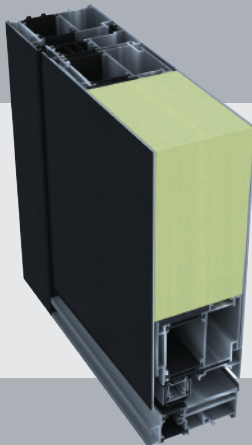

PIVOT 77

Excellent airtightness and insulation

Panel doors are the ideal solution for residential front doors. With the insulated panels and robust profiles, these doors meet modern requirements for security, thermal insulation and stability and enable the realization of large entrance doors. Panel doors are available as interior and exterior doors, whereby the panels can be designed freely, even spy windows are possible. The doors can be equipped with a wide range of locks and hinges.

Maße	min B 1200 x H 2100 max B 1700 x H 3000

R REYNAERS
aluminium

+A

U_g-Value
up to
1,3
W/(m²·K)