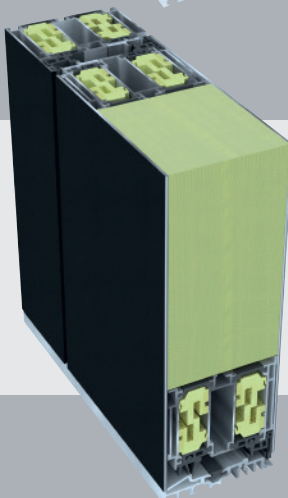

DIAMOND 90

- 90 mm thermal barrier SCHÜCO aluminum profile
- 90 mm in the thickness door sash with sit flush on the external sash surface
- 90mm highly thermally insulating filling
- Quadruple laminated safety glazing
- SCHÜCO 3-point lock system with 2 hooks
- SCHÜCO 3 x roller hinges
- 2x hinge side security devices with RC2
- Stainless steel push handle 800 mm on the outside, SCHÜCO internal handle on the inside
- SCHÜCO cylinder with 3 keys
- Thermally separated threshold with covered water drainage
- Striking plate suitable for retrofitting an electric opener

SCHÜCO

+++A

U_p-Value
up to
0,74
W/(m²·K)