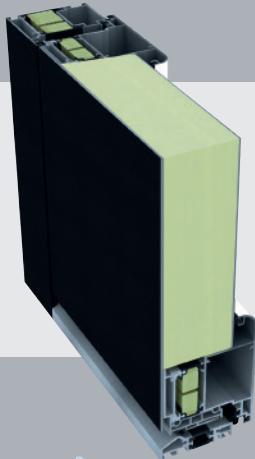

EXCELLENT 75

- 75 mm thermal barrier SCHÜCO aluminum profile
- 85 mm in the thickness door sash with sit flush on the external sash surface
- 65 mm highly thermally insulating filling
- Triple laminated safety glazing
- SCHÜCO 3-point lock system with 2 hooks
- SCHÜCO 3 x 3D hinges
- 2x hinge side security devices
- Stainless steel push handle 800 mm on the outside, SCHÜCO internal handle on the inside
- SCHÜCO cylinder with 3 keys
- Thermally separated threshold with covered water drainage
- Striking plate suitable for retrofitting an electric opener

SCHÜCO

+A

U_p-Value
up to
0,99
W/(m²·K)