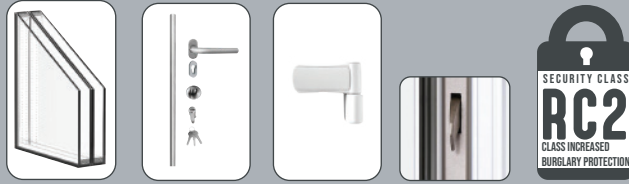

## DIAMOND 90

- 90 mm thermal barrier SCHÜCO aluminum profile
- 90 mm in the thickness door sash with sit flush on the external sash surface
- 90mm highly thermally insulating filling
- Quadruple laminated safety glazing
- SCHÜCO 3-point lock system with 2 hooks
- SCHÜCO 3 x roller hinges
- 2x hinge side security devices with RC2
- Stainless steel push handle 800 mm on the outside, SCHÜCO internal handle on the inside
- SCHÜCO cylinder with 3 keys
- Thermally separated threshold with covered water drainage
- Striking plate suitable for retrofitting an electric opener

## SMART+78

- 78 mm PVC Profile, with alu clip system
- 75 mm outside aluminum covering with sit flush on the external sash surface / inside pvc panel
- 55 mm highly thermally insulating filling outside support MDF 4 mm
- Triple laminated safety glazing
- 3-point lock system with 2 hooks (GU or Winkhaus)
- 3 x 3D Hinges
- 2x hinge side security devices
- Stainless steel push handle 800 mm on the outside, stainless steel inside handle
- Cylinder with 3 keys
- Thermally separated aluminium threshold with covered water drainage
- Striking plate suitable for retrofitting an electric opener