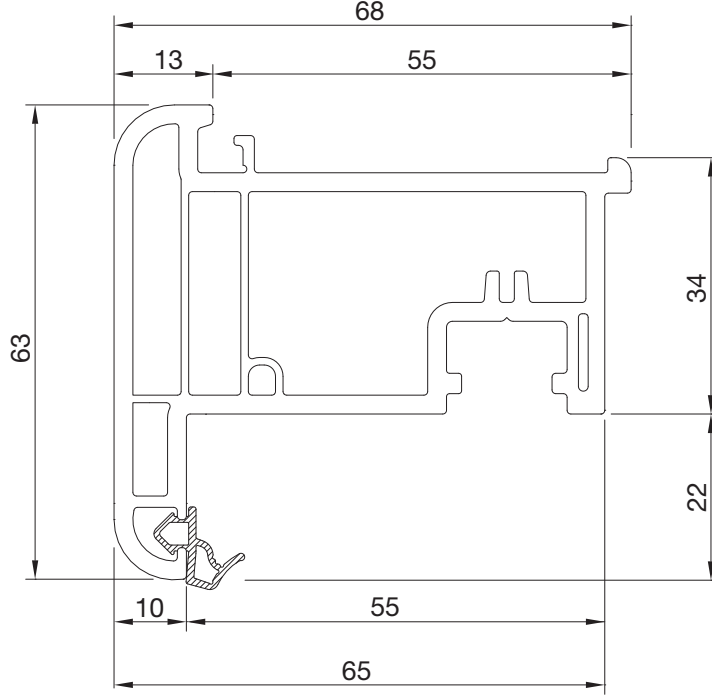

Profile Width	: 120 mm
Number of Chambers	: 9 chamber
Number of Gaskets	: 2 (frame and sash)
Color of Gasket	: Grey/black
Glazing Bead	: Single nail, TPE gasket
Glass Thickness	: Single glass 4/5 mm, double glass 20/24 mm, triple glass 30/40 mm

PDR0260BY.0001
KANAT PROFİLİ
SASH PROFILE

PDR0760BY.0001
DAMLALIKLI KANAT PROFİLİ
DRAINED SASH PROFILE

PBL0360BY.0001
ORTA KAYIT PROFİLİ
MULLION PROFILE**PGR0360BY.0001**
ORTA KAYIT PROFİLİ
MULLION PROFILE

PDR0460BY.0001
KAPI KANAT PROFİLİ
DOOR SASH PROFILE

PDR0560BY.0001
DIŞA AÇILAN KAPI KANAT PROFİLİ
OUTSIDE OPENING DOOR SASH PROFILE

PDR1360BY.0001
HAREKETLİ ORTA KAYIT PROFİLİ
MOVABLE MULLION PROFILE

PDR1460BY.0001
4 MM CAM ÇİTASI
4 MM GLAZING BEAD

PDR1760BY.0003
20 MM CAM ÇİTASI
20 MM GLAZING BEAD

PDR1960BY.0001
24 MM CAM ÇİTASI
24 MM GLAZING BEAD

PSC1960BY.0001
24 MM CAM ÇİTASI
24 MM GLAZING BEAD

PDR2060BY.0001
24 MM DEKORATİF CAM ÇİTASI
24 MM DECORATIVE GLAZING BEAD