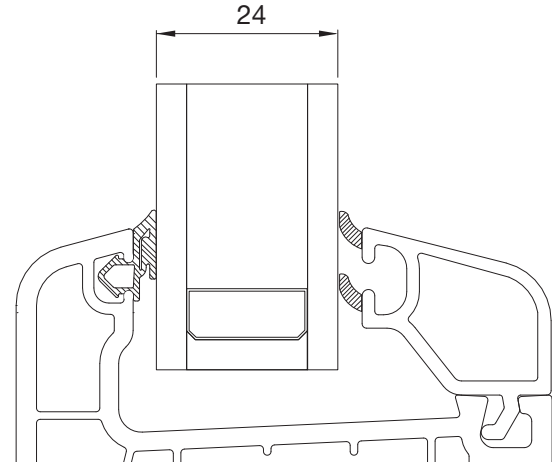

Profile Width	: 120 mm
Number of Chambers	: 9 chamber
Number of Gaskets	: 2 (frame and sash)
Color of Gasket	: Grey/black
Glazing Bead	: Single nail, TPE gasket
Glass Thickness	: Single glass 4/5 mm, double glass 20/24 mm, triple glass 30/40 mm

PDR0460BY.0001
KAPI KANAT PROFİLİ
DOOR SASH PROFILE

PDR0560BY.0001
DIŞA AÇILAN KAPI KANAT PROFİLİ
OUTSIDE OPENING DOOR SASH PROFILE

PDR1360BY.0001
HAREKETLİ ORTA KAYIT PROFİLİ
MOVABLE MULLION PROFILE

PDR1460BY.0001
4 MM CAM ÇİTASI
4 MM GLAZING BEAD

PDR1760BY.0003
20 MM CAM ÇİTASI
20 MM GLAZING BEAD

PDR1960BY.0001
24 MM CAM ÇİTASI
24 MM GLAZING BEAD

PSC1960BY.0001
24 MM CAM ÇİTASI
24 MM GLAZING BEAD

PDR2060BY.0001
24 MM DEKORATİF CAM ÇİTASI
24 MM DECORATIVE GLAZING BEAD