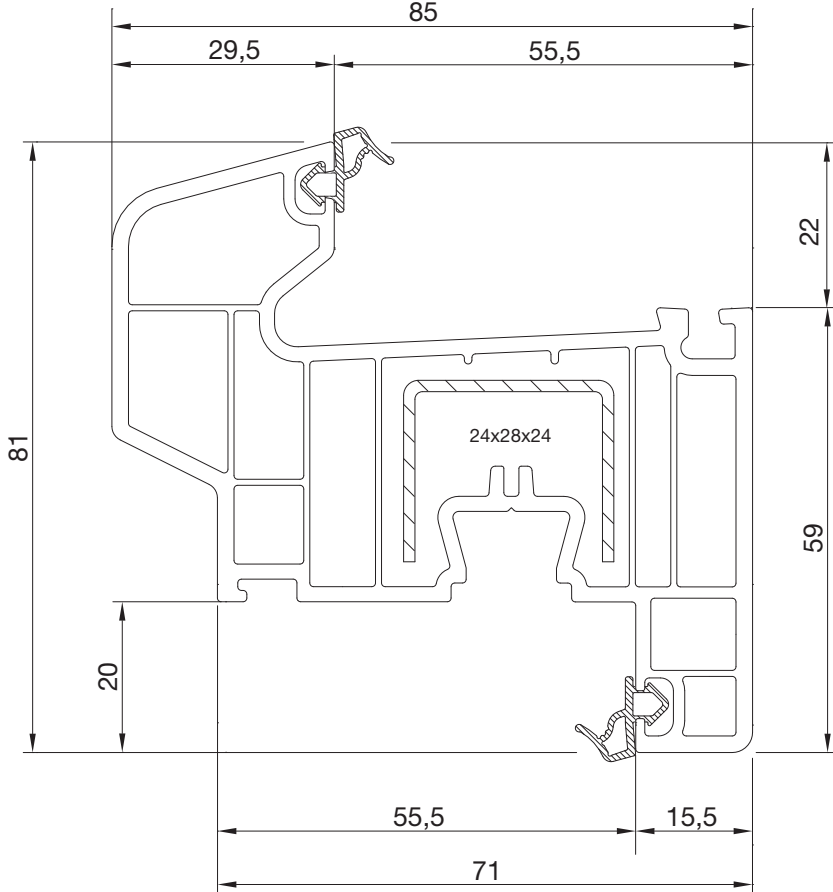

PBL0360BY.0001
ORTA KAYIT PROFİLİ
MULLION PROFILE