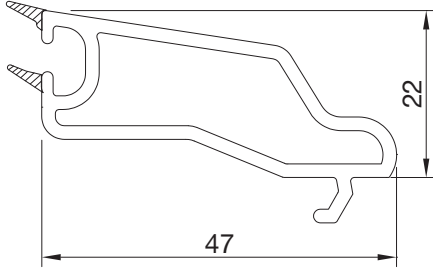

Profile Width	: 120 mm
Number of Chambers	: 9 chamber
Number of Gaskets	: 2 (frame and sash)
Color of Gasket	: Grey/black
Glazing Bead	: Single nail, TPE gasket
Glass Thickness	: Single glass 4/5 mm, double glass 20/24 mm, triple glass 30/40 mm

PDR0460BY.0001
KAPI KANAT PROFİLİ
DOOR SASH PROFILE

PDR0560BY.0001
DIŞA AÇILAN KAPI KANAT PROFİLİ
OUTSIDE OPENING DOOR SASH PROFILE

PDR1360BY.0001
HAREKETLİ ORTA KAYIT PROFİLİ
MOVABLE MULLION PROFILE

PDR1460BY.0001
4 MM CAM ÇİTASI
4 MM GLAZING BEAD

PDR1760BY.0003
20 MM CAM ÇİTASI
20 MM GLAZING BEAD

PDR1960BY.0001
24 MM CAM ÇİTASI
24 MM GLAZING BEAD

PSC1960BY.0001
24 MM CAM ÇİTASI
24 MM GLAZING BEAD

PDR2060BY.0001
24 MM DEKORATİF CAM ÇİTASI
24 MM DECORATIVE GLAZING BEAD