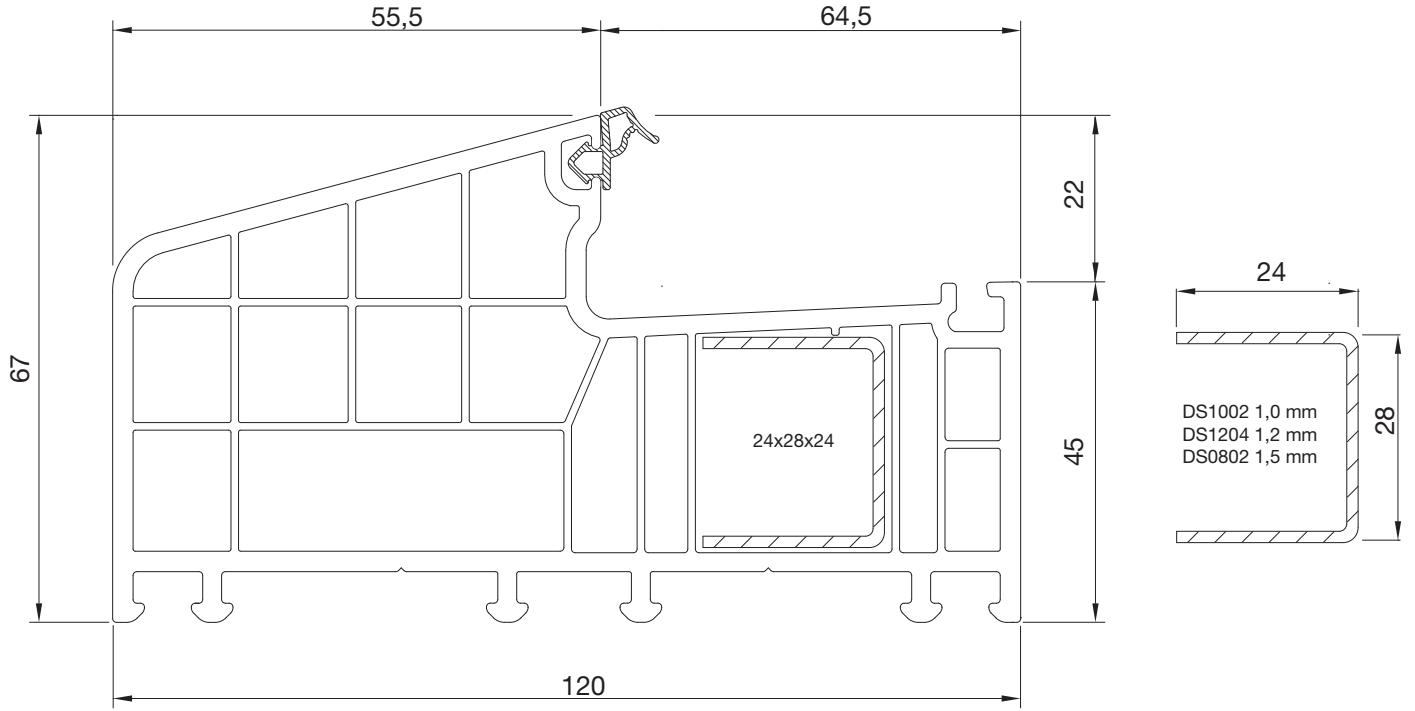

PBL0160BY.0001
KASA PROFİLİ
FRAME PROFILE