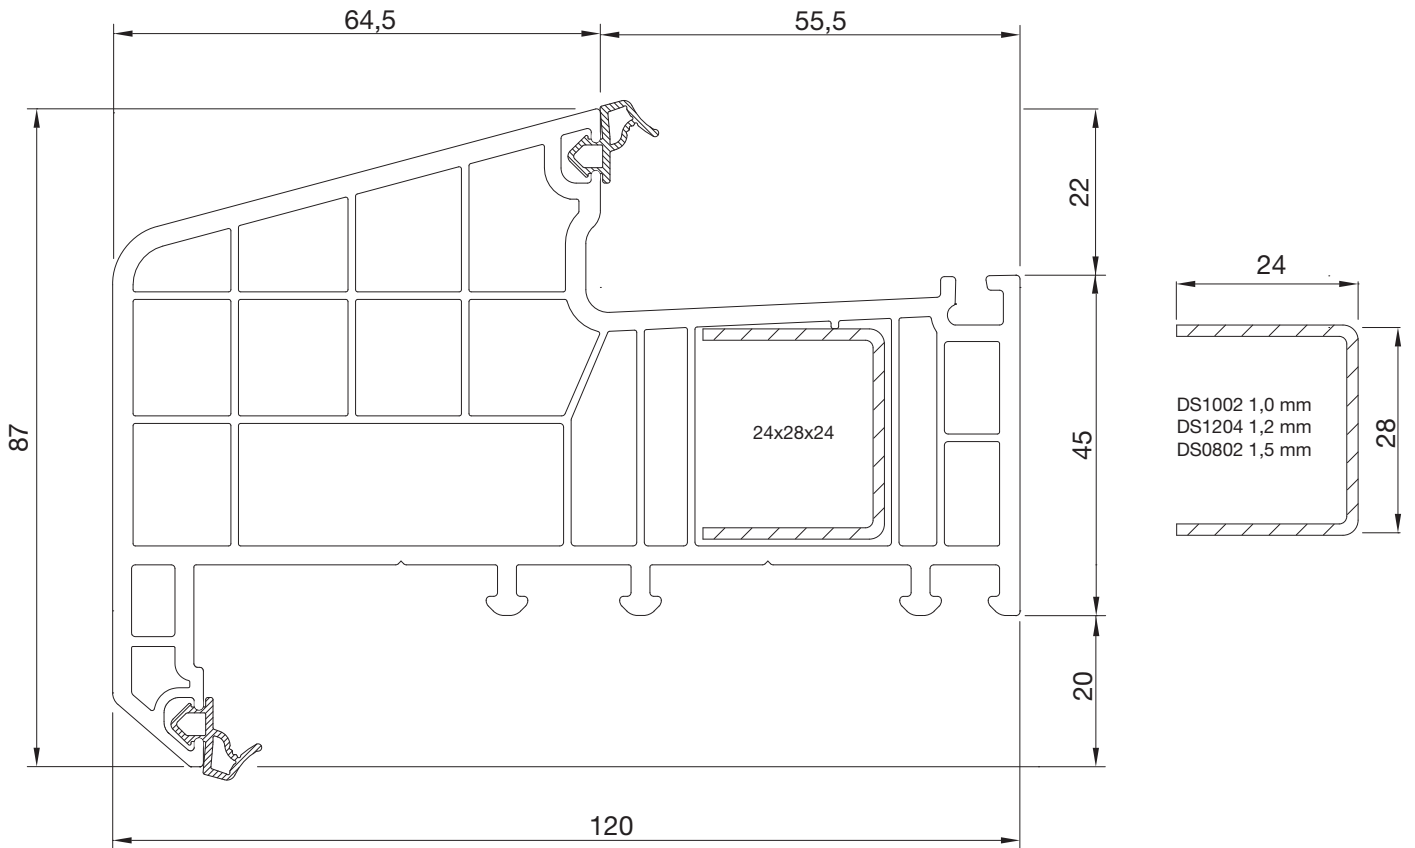

PBL0860BY.0001
PERVAZLI KASA PROFİLİ
CASING FRAME PROFILE