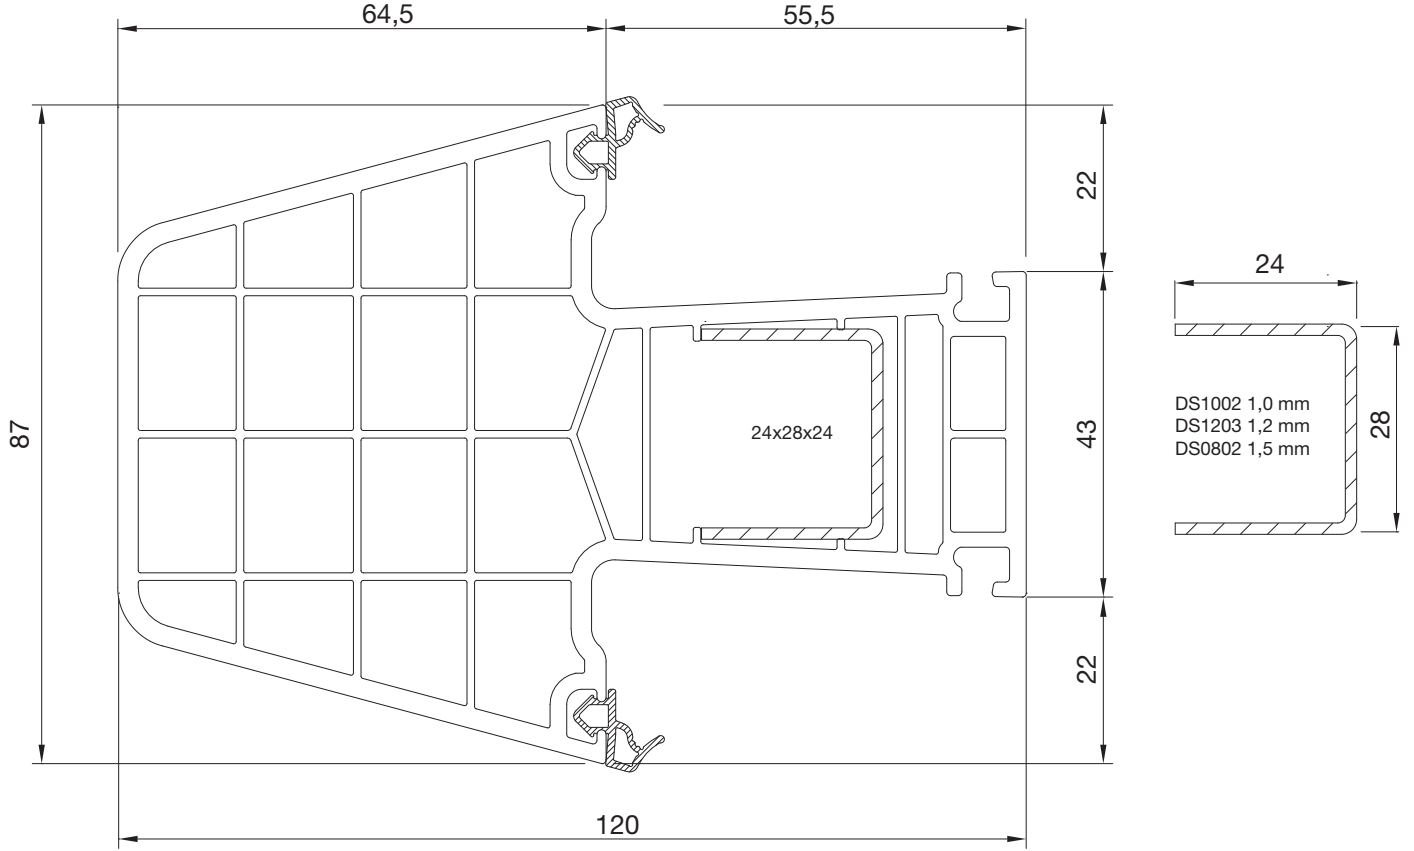

PGR0360BY.0001
ORTA KAYIT PROFİLİ
MULLION PROFILE