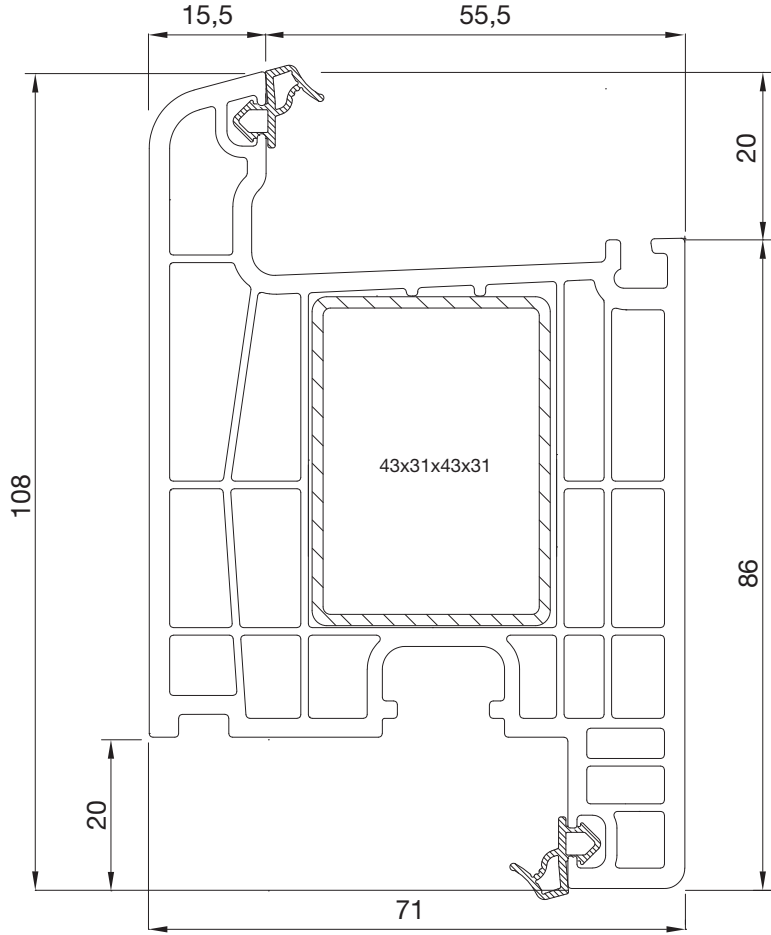

PDR0560BY.0001
DIŞA AÇILAN KAPI KANAT PROFİLİ
OUTSIDE OPENING DOOR SASH PROFILE

PDR0460BY.0001
KAPI KANAT PROFİLİ
DOOR SASH PROFILE