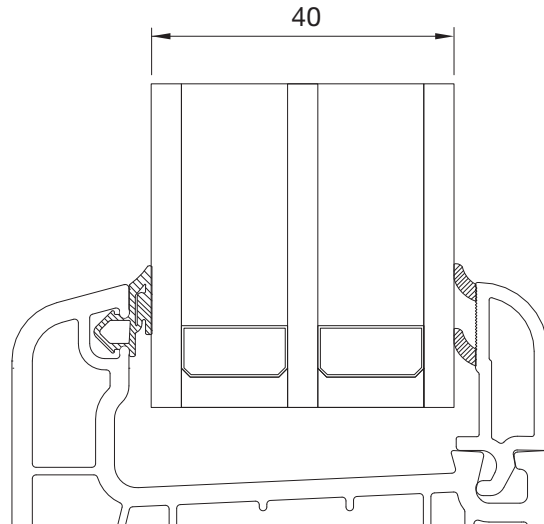

Profile Width	: 120 mm
Number of Chambers	: 9 chamber
Number of Gaskets	: 2 (frame and sash)
Color of Gasket	: Grey/black
Glazing Bead	: Single nail, TPE gasket
Glass Thickness	: Single glass 4/5 mm, double glass 20/24 mm, triple glass 30/40 mm

PDR1760BY.0003
20 MM CAM ÇİTASI
20 MM GLAZING BEAD

PDR1960BY.0001
24 MM CAM ÇİTASI
24 MM GLAZING BEAD

PSC1960BY.0001
24 MM CAM ÇİTASI
24 MM GLAZING BEAD

PDR2060BY.0001
24 MM DEKORATİF CAM ÇİTASI
24 MM DECORATIVE GLAZING BEAD

PDR2160BY.0001
30 MM DEKORATİF CAM ÇİTASI
30 MM DECORATIVE GLAZING BEAD

PSC9660BY.0001
40 MM CAM ÇİTASI
40 MM GLAZING BEAD

PTS3560BY.0003
PERVAZ PROFİLİ
CASING PROFILE

PTS3160BY.0003
İNCE BAĞ PROFİLİ
COUPLING PROFILE