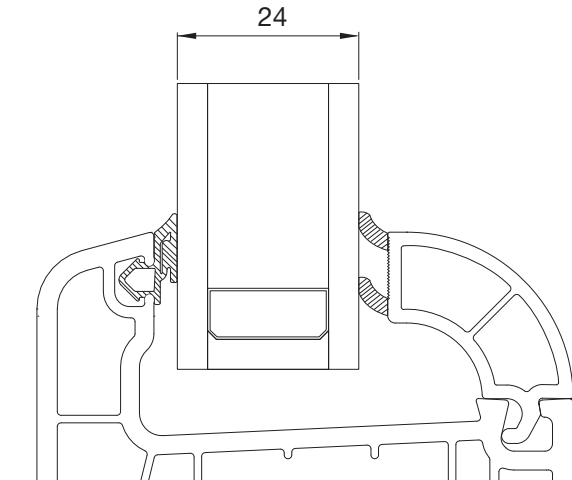

Profile Width	: 120 mm
Number of Chambers	: 9 chamber
Number of Gaskets	: 2 (frame and sash)
Color of Gasket	: Grey/black
Glazing Bead	: Single nail, TPE gasket
Glass Thickness	: Single glass 4/5 mm, double glass 20/24 mm, triple glass 30/40 mm

PDR0460BY.0001
KAPI KANAT PROFİLİ
DOOR SASH PROFILE

PDR0560BY.0001
DIŞA AÇILAN KAPI KANAT PROFİLİ
OUTSIDE OPENING DOOR SASH PROFILE

PDR1360BY.0001
HAREKETLİ ORTA KAYIT PROFİLİ
MOVABLE MULLION PROFILE

PDR1460BY.0001
4 MM CAM ÇİTASI
4 MM GLAZING BEAD

PDR1760BY.0003
20 MM CAM ÇİTASI
20 MM GLAZING BEAD

PDR1960BY.0001
24 MM CAM ÇİTASI
24 MM GLAZING BEAD

PSC1960BY.0001
24 MM CAM ÇİTASI
24 MM GLAZING BEAD

PDR2060BY.0001
24 MM DEKORATİF CAM ÇİTASI
24 MM DECORATIVE GLAZING BEAD