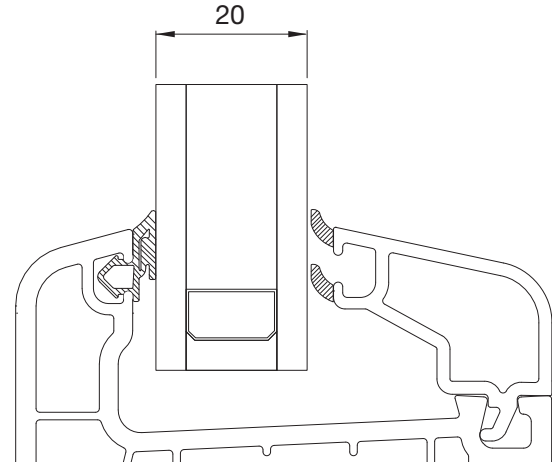

Profile Width	: 120 mm
Number of Chambers	: 9 chamber
Number of Gaskets	: 2 (frame and sash)
Color of Gasket	: Grey/black
Glazing Bead	: Single nail, TPE gasket
Glass Thickness	: Single glass 4/5 mm, double glass 20/24 mm, triple glass 30/40 mm

PDR0460BY.0001
KAPI KANAT PROFİLİ
DOOR SASH PROFILE

PDR0560BY.0001
DIŞA AÇILAN KAPI KANAT PROFİLİ
OUTSIDE OPENING DOOR SASH PROFILE

PDR1360BY.0001
HAREKETLİ ORTA KAYIT PROFİLİ
MOVABLE MULLION PROFILE

PDR1460BY.0001
4 MM CAM ÇİTASI
4 MM GLAZING BEAD

PDR1760BY.0003
20 MM CAM ÇİTASI
20 MM GLAZING BEAD

PDR1960BY.0001
24 MM CAM ÇİTASI
24 MM GLAZING BEAD

PSC1960BY.0001
24 MM CAM ÇİTASI
24 MM GLAZING BEAD

PDR2060BY.0001
24 MM DEKORATİF CAM ÇİTASI
24 MM DECORATIVE GLAZING BEAD