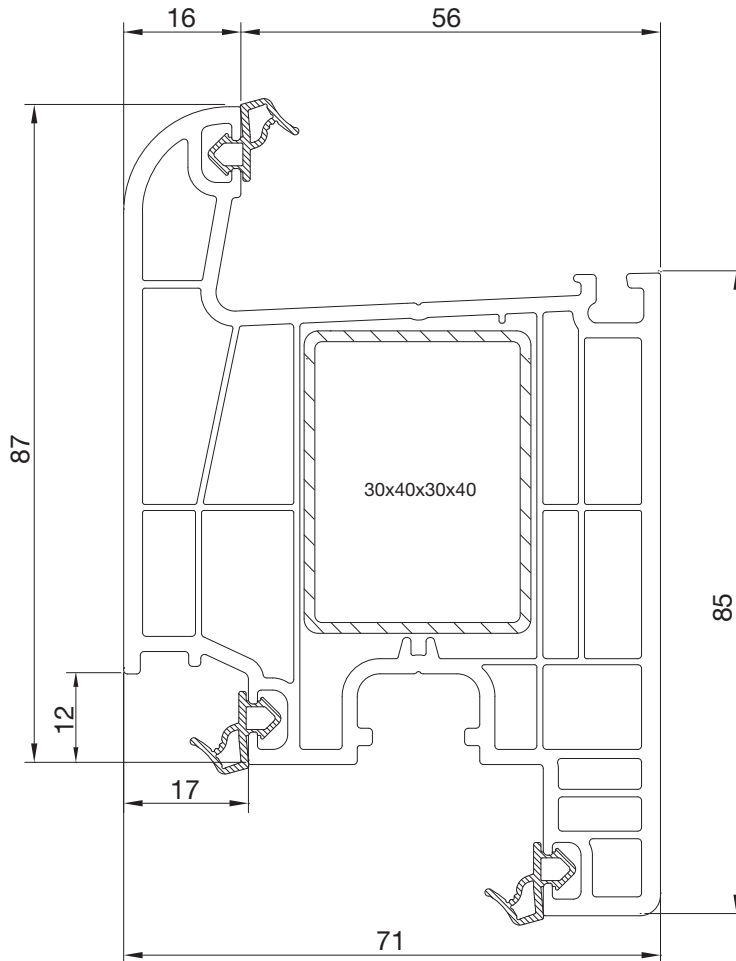

Profile width	: 81 mm
Number of Chambers	: 6 chamber
Number of gaskets	: 3 (frame and sash)
Color of Gasket	: Grey/black
Glazing Bead	: Single nail, TPE gasket
Glass Thickness	: Double glass 24 mm, triple glass 40 mm

PSC0460BY.0001
KAPI KANAT PROFİLİ
DOOR SASH PROFILE

Destek sacı ölçüleri için lütfen iletişime geçin.
Please contact us for support sheet dimensions.

PSC0560BY.0001**DIŞA AÇILAN KAPI KANAT PROFİLİ****OUTSIDE OPENING DOOR SASH PROFILE****PSC1360BY.0001****HAREKETLİ ORTA KAYIT PROFİLİ****MOVABLE MULLION PROFILE**