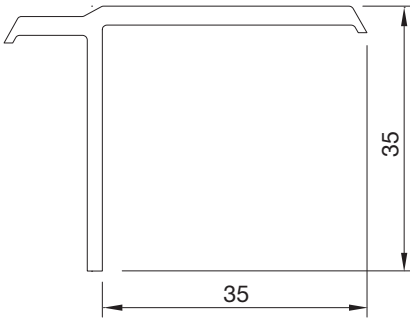

PTS3160BY.0003
ASİMETRİK T
T COVERING