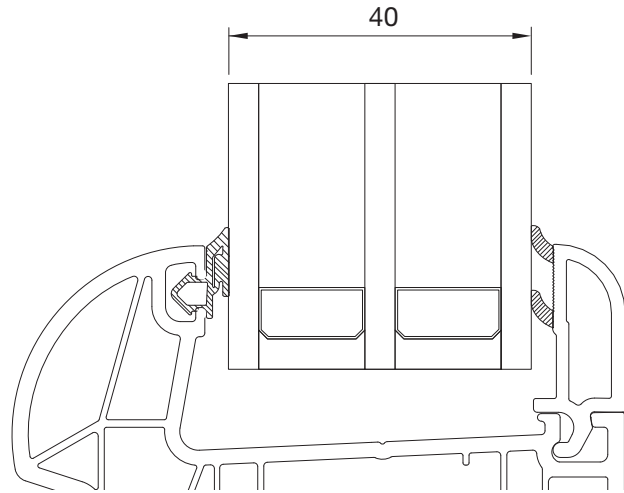

Profile width	: 81 mm
Number of Chambers	: 6 chamber
Number of gaskets	: 3 (frame and sash)
Color of Gasket	: Grey/black
Glazing Bead	: Single nail, TPE gasket
Glass Thickness	: Double glass 24 mm, triple glass 40 mm

PSC0460BY.0001
KAPI KANAT PROFİLİ
DOOR SASH PROFILE

Destek sacı ölçüleri için lütfen iletişime geçin.
Please contact us for support sheet dimensions.

PSC0560BY.0001**DIŞA AÇILAN KAPI KANAT PROFİLİ****OUTSIDE OPENING DOOR SASH PROFILE****PSC1360BY.0001****HAREKETLİ ORTA KAYIT PROFİLİ****MOVABLE MULLION PROFILE**

PSC1960BY.0001
24 MM CAM ÇİTASI
24 MM GLAZING BEAD

PSC9660BY.0001
40 MM CAM ÇİTASI
40 MM GLAZING BEAD

PSC9560BY.0001
CAM ALTI TAKVİYE PROFİLİ
UNDER GLASS REINFORCEMENT PROFILE

PSC3760BY.0001
KASA YÜKSELTME PROFİLİ
FRAME JOINT PROFILE