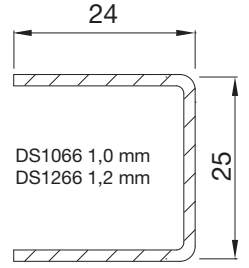

Profile width	: 81 mm
Number of Chambers	: 6 chamber
Number of gaskets	: 3 (frame and sash)
Color of Gasket	: Grey/black
Glazing Bead	: Single nail, TPE gasket
Glass Thickness	: Double glass 24 mm, triple glass 40 mm

PSC0460BY.0001
KAPI KANAT PROFİLİ
DOOR SASH PROFILE

Destek sacı ölçüleri için lütfen iletişime geçin.
Please contact us for support sheet dimensions.

PSC0560BY.0001**DIŞA AÇILAN KAPI KANAT PROFİLİ****OUTSIDE OPENING DOOR SASH PROFILE****PSC1360BY.0001****HAREKETLİ ORTA KAYIT PROFİLİ****MOVABLE MULLION PROFILE**

PSC1960BY.0001
24 MM CAM ÇİTASI
24 MM GLAZING BEAD

PSC9660BY.0001
40 MM CAM ÇİTASI
40 MM GLAZING BEAD

PSC9560BY.0001
CAM ALTI TAKVİYE PROFİLİ
UNDER GLASS REINFORCEMENT PROFILE

PSC3760BY.0001
KASA YÜKSELTME PROFİLİ
FRAME JOINT PROFILE