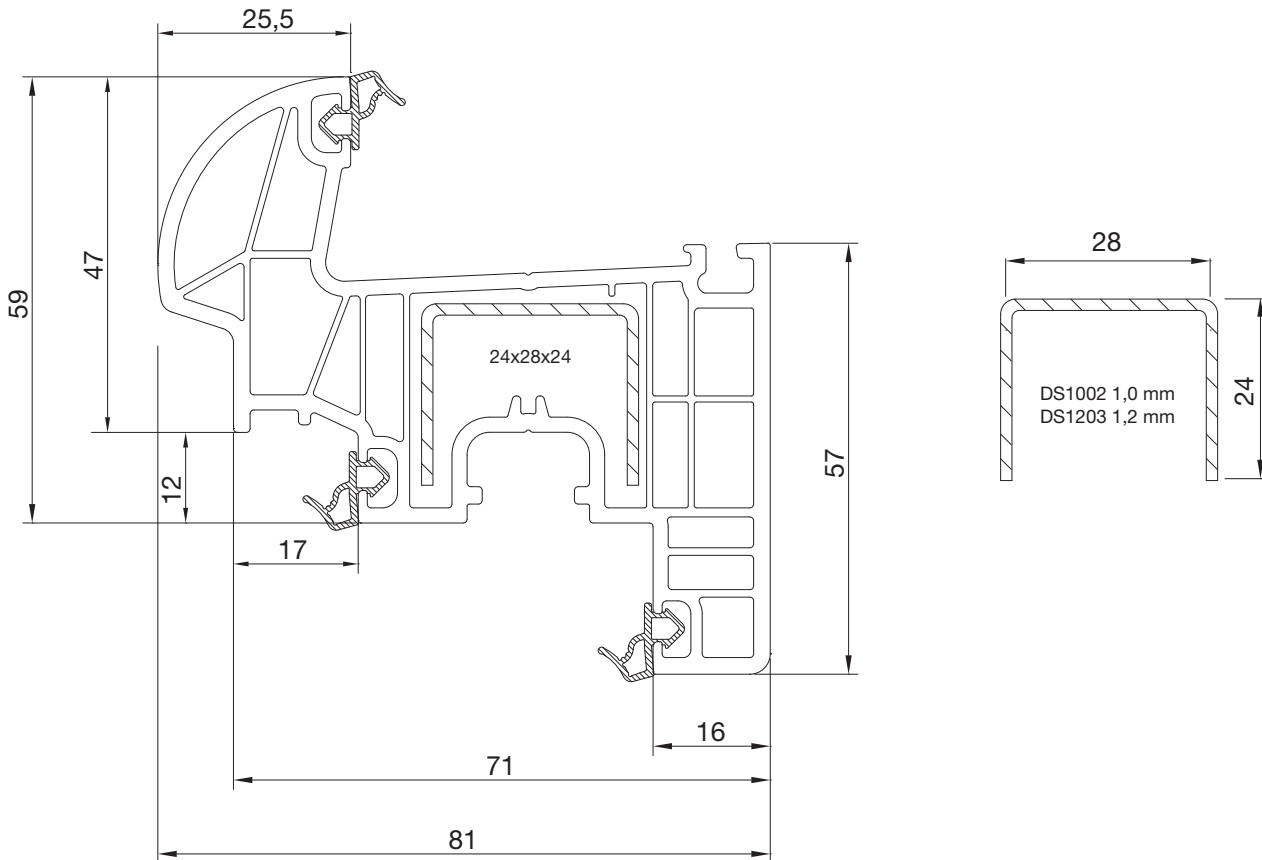

PSC0765BY.0003
KANAT PROFİLİ
SASH PROFILE