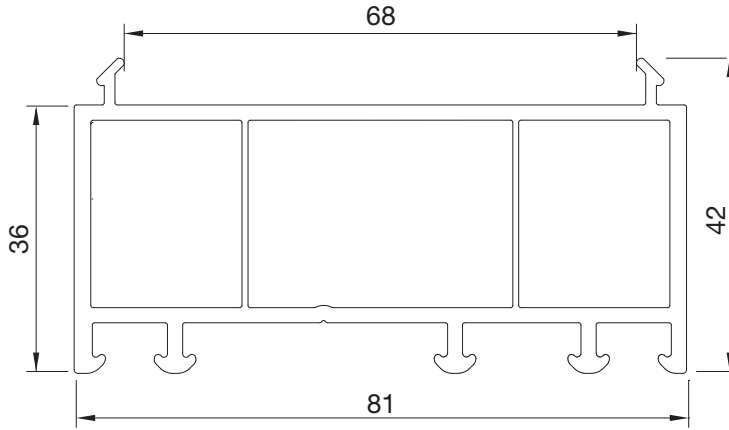

Profile width	: 81 mm
Number of Chambers	: 6 chamber
Number of gaskets	: 3 (frame and sash)
Color of Gasket	: Grey/black
Glazing Bead	: Single nail, TPE gasket
Glass Thickness	: Double glass 24 mm, triple glass 40 mm

PSC1960BY.0001
24 MM CAM ÇİTASI
24 MM GLAZING BEAD

PSC9660BY.0001
40 MM CAM ÇİTASI
40 MM GLAZING BEAD

PSC9560BY.0001
CAM ALTI TAKVİYE PROFİLİ
UNDER GLASS REINFORCEMENT PROFILE

PSC3760BY.0001
KASA YÜKSELTME PROFİLİ
FRAME JOINT PROFILE