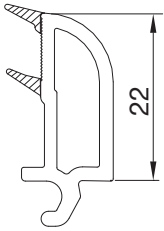

Profile width	: 81 mm
Number of Chambers	: 6 chamber
Number of gaskets	: 3 (frame and sash)
Color of Gasket	: Grey/black
Glazing Bead	: Single nail, TPE gasket
Glass Thickness	: Double glass 24 mm, triple glass 40 mm

PSC0460BY.0001
KAPI KANAT PROFİLİ
DOOR SASH PROFILE

Destek sacı ölçüleri için lütfen iletişime geçin.
Please contact us for support sheet dimensions.

PSC0560BY.0001**DIŞA AÇILAN KAPI KANAT PROFİLİ****OUTSIDE OPENING DOOR SASH PROFILE****PSC1360BY.0001****HAREKETLİ ORTA KAYIT PROFİLİ****MOVABLE MULLION PROFILE**

PSC1960BY.0001
24 MM CAM ÇİTASI
24 MM GLAZING BEAD

PSC9660BY.0001
40 MM CAM ÇİTASI
40 MM GLAZING BEAD

PSC9560BY.0001
CAM ALTI TAKVİYE PROFİLİ
UNDER GLASS REINFORCEMENT PROFILE

PSC3760BY.0001
KASA YÜKSELTME PROFİLİ
FRAME JOINT PROFILE