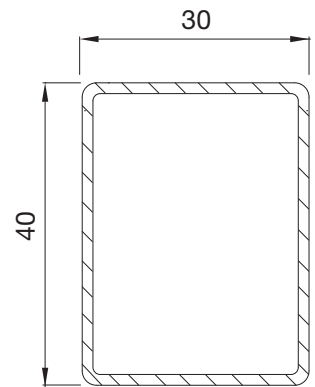

Profile width	: 81 mm
Number of Chambers	: 6 chamber
Number of gaskets	: 3 (frame and sash)
Color of Gasket	: Grey/black
Glazing Bead	: Single nail, TPE gasket
Glass Thickness	: Double glass 24 mm, triple glass 40 mm

PSC0460BY.0001
KAPI KANAT PROFİLİ
DOOR SASH PROFILE

Destek sacı ölçüleri için lütfen iletişime geçin.
Please contact us for support sheet dimensions.

PSC0560BY.0001**DIŞA AÇILAN KAPI KANAT PROFİLİ****OUTSIDE OPENING DOOR SASH PROFILE****PSC1360BY.0001****HAREKETLİ ORTA KAYIT PROFİLİ****MOVABLE MULLION PROFILE**