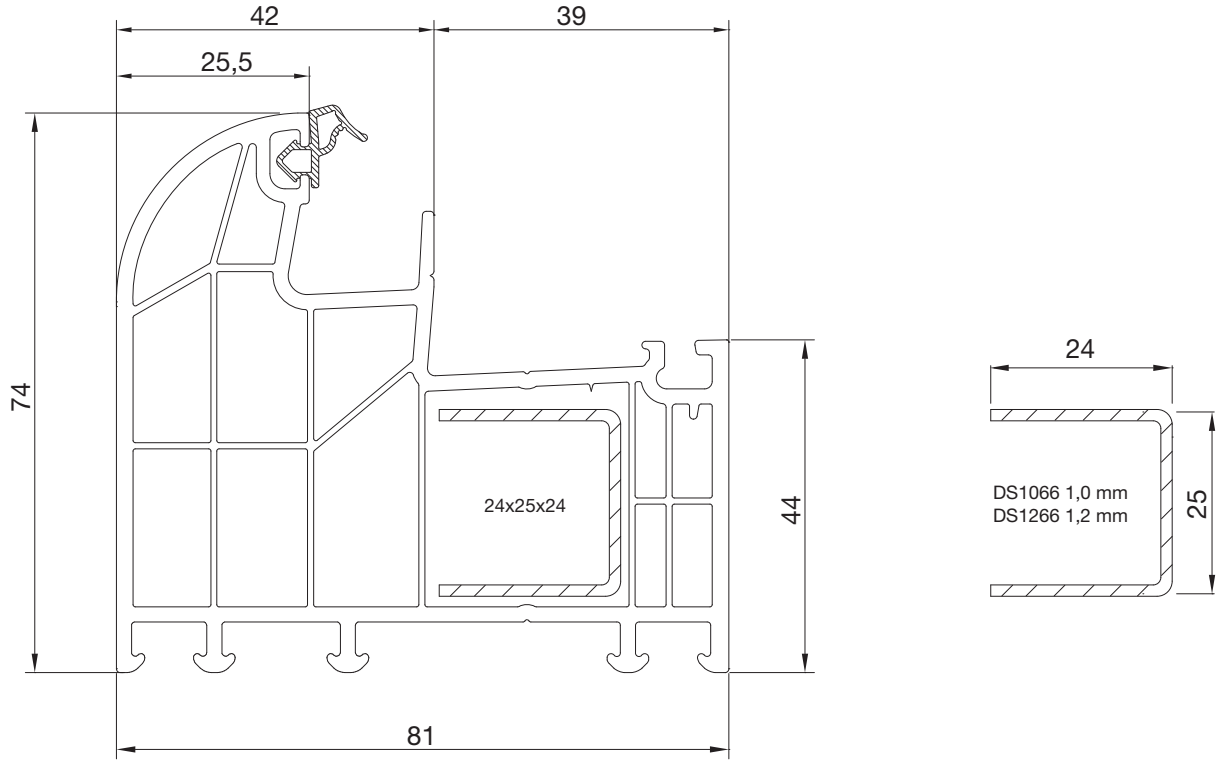

KASA PROFİLİ
FRAME PROFILE