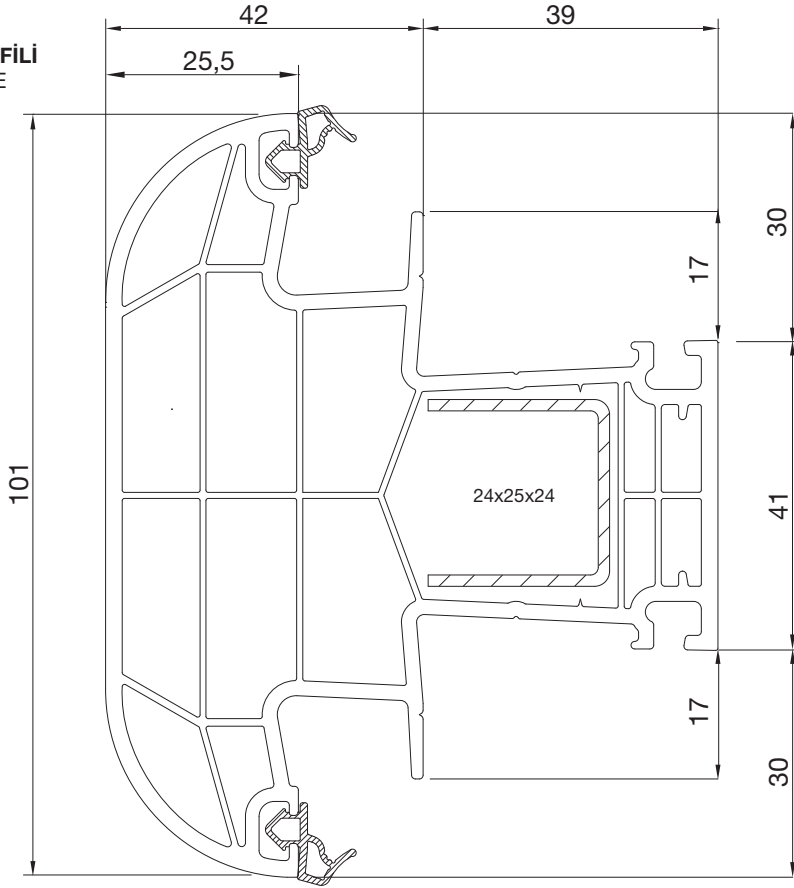

Profile width	: 81 mm
Number of Chambers	: 6 chamber
Number of gaskets	: 3 (frame and sash)
Color of Gasket	: Grey/black
Glazing Bead	: Single nail, TPE gasket
Glass Thickness	: Double glass 24 mm, triple glass 40 mm

PSC0460BY.0001
KAPI KANAT PROFİLİ
DOOR SASH PROFILE

Destek sacı ölçüleri için lütfen iletişime geçin.
Please contact us for support sheet dimensions.

PSC0560BY.0001**DIŞA AÇILAN KAPI KANAT PROFİLİ****OUTSIDE OPENING DOOR SASH PROFILE****PSC1360BY.0001****HAREKETLİ ORTA KAYIT PROFİLİ****MOVABLE MULLION PROFILE**