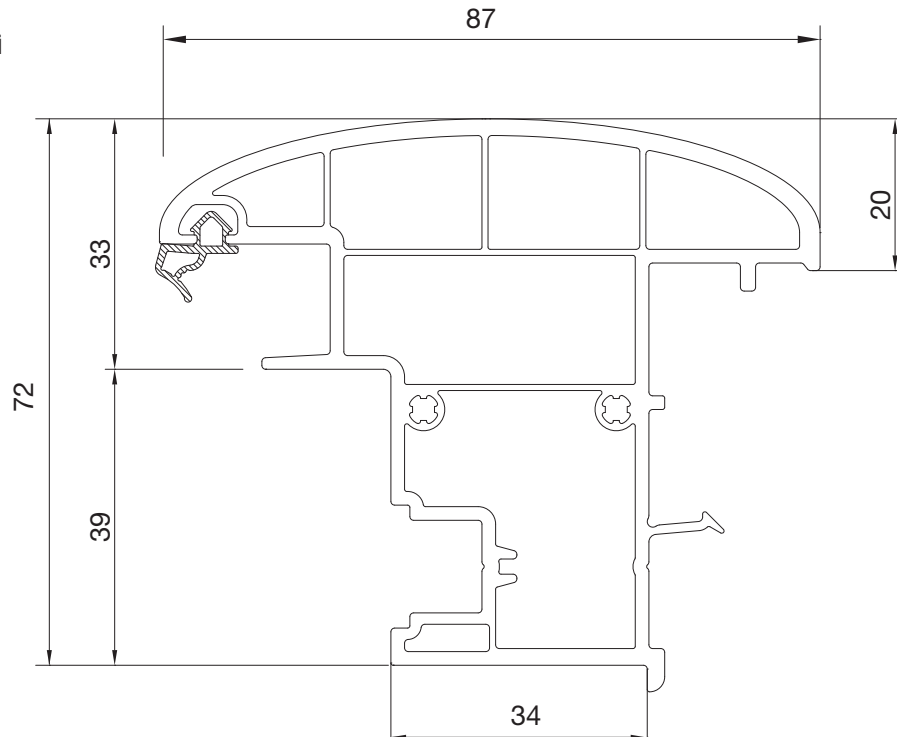

Profile width	: 81 mm
Number of Chambers	: 6 chamber
Number of gaskets	: 3 (frame and sash)
Color of Gasket	: Grey/black
Glazing Bead	: Single nail, TPE gasket
Glass Thickness	: Double glass 24 mm, triple glass 40 mm

PSC0460BY.0001
KAPI KANAT PROFİLİ
DOOR SASH PROFILE

Destek sacı ölçüleri için lütfen iletişime geçin.
Please contact us for support sheet dimensions.

PSC0560BY.0001**DIŞA AÇILAN KAPI KANAT PROFİLİ****OUTSIDE OPENING DOOR SASH PROFILE****PSC1360BY.0001****HAREKETLİ ORTA KAYIT PROFİLİ****MOVABLE MULLION PROFILE**