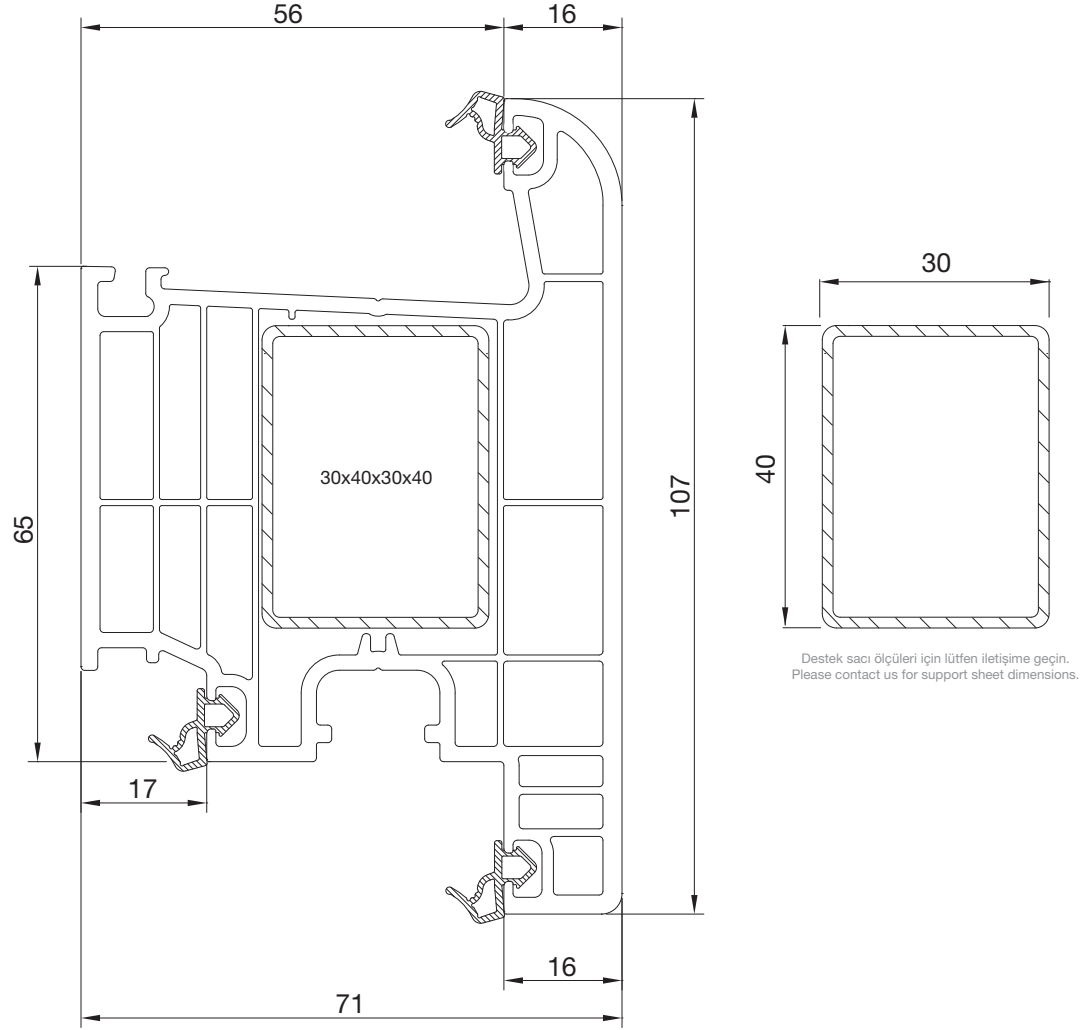

Profile width	: 81 mm
Number of Chambers	: 6 chamber
Number of gaskets	: 3 (frame and sash)
Color of Gasket	: Grey/black
Glazing Bead	: Single nail, TPE gasket
Glass Thickness	: Double glass 24 mm, triple glass 40 mm

PSC0460BY.0001
KAPI KANAT PROFİLİ
DOOR SASH PROFILE

Destek sacı ölçüleri için lütfen iletişime geçin.
Please contact us for support sheet dimensions.

PSC0560BY.0001**DIŞA AÇILAN KAPI KANAT PROFİLİ****OUTSIDE OPENING DOOR SASH PROFILE****PSC1360BY.0001****HAREKETLİ ORTA KAYIT PROFİLİ****MOVABLE MULLION PROFILE**