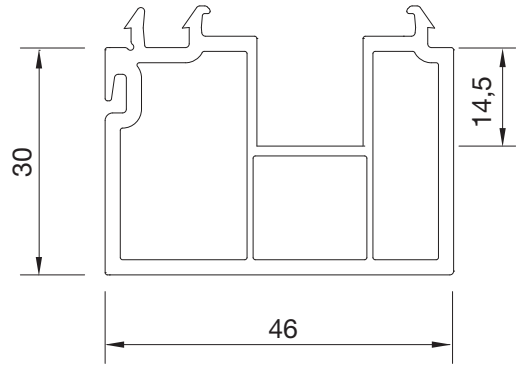

PRTS87B
KASA ALTI MONTAJ PROFİLİ
FRAME UNDER MONTAGE PROFILE